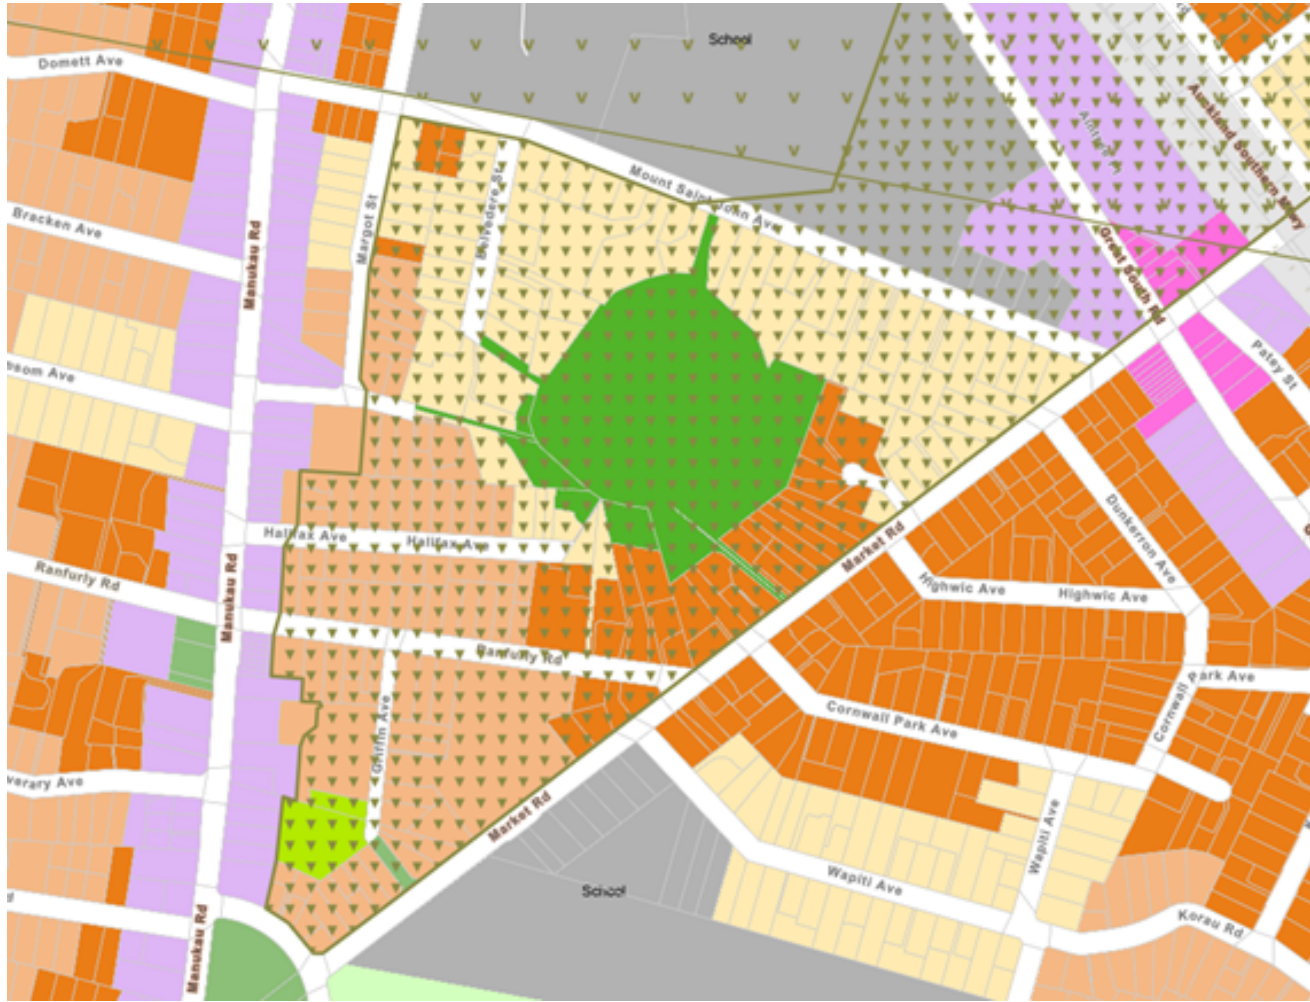

Mount St John Residents Group Incorporated

Height Sensitive Area - Overlay